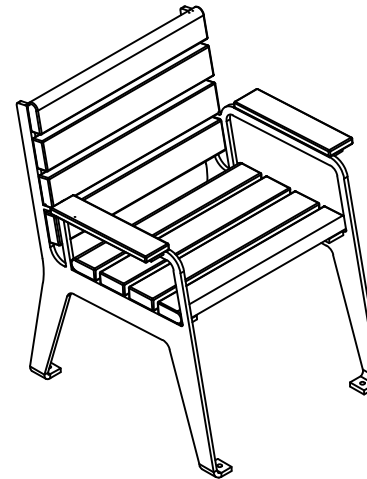

TOP VIEW

3D ISOMETRIC VIEW

FRONT VIEW

SIDE VIEW

Plaza Chair Spec Sheet

©COPYRIGHT 2013-2033

THIS COPYRIGHTED MATERIAL IS THE PROPERTY OF FROG FURNISHINGS AND SHALL NOT BE REPRODUCED, PUBLISHED OR DISCLOSED TO OTHERS WITHOUT AUTHORIZATION AND CANNOT BE USED IN ANY WAY AGAINST OR DETRIMENTAL TO JAYHAWK PLASTICS INC. OLATHE, KANSAS USA

INSERT COLOR CODE IN PRODUCT NUMBER
CEDAR= CED, GRAY= GRA, GREEN= GRE,
REDWOOD= RDW

INSERT FRAME COLOR CODE IN PRODUCT NUMBER
SILVER FRAME= SF

EXAMPLE: 24 in GRAY PLAZA CHAIR WITH
SILVER FRAME= PB 24GRASFPLZCHR