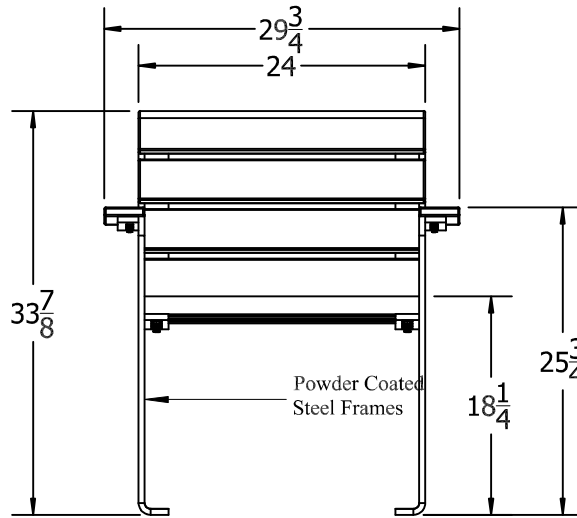

TOP VIEW

3D ISOMETRIC VIEW

FRONT VIEW

SIDE VIEW

Plaza Chair Spec Sheet

©COPYRIGHT 2013-2033

THIS COPYRIGHTED MATERIAL IS THE PROPERTY OF FROG FURNISHINGS AND SHALL NOT BE REPRODUCED, PUBLISHED OR DISCLOSED TO OTHERS WITHOUT AUTHORIZATION AND CANNOT BE USED IN ANY WAY AGAINST OR DETRIMENTAL TO JAYHAWK PLASTICS INC. OLATHE, KANSAS USA

INSERT COLOR CODE IN PRODUCT NUMBER
CEDAR= CED, GRAY= GRA, GREEN= GRE,
REDWOOD= RDW

INSERT FRAME COLOR CODE IN PRODUCT NUMBER
SILVER FRAME= SF

EXAMPLE: 24 in GRAY PLAZA CHAIR WITH
SILVER FRAME= PB 24GRASFPLZCHR