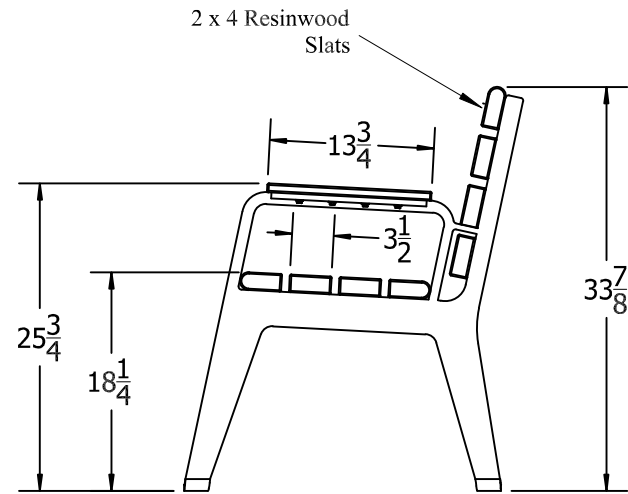

TOP VIEW

3D ISOMETRIC VIEW

FRONT VIEW

SIDE VIEW

Plaza Chair Spec Sheet

©COPYRIGHT 2013-2033

THIS COPYRIGHTED MATERIAL IS THE PROPERTY OF FROG FURNISHINGS AND SHALL NOT BE REPRODUCED, PUBLISHED OR DISCLOSED TO OTHERS WITHOUT AUTHORIZATION AND CANNOT BE USED IN ANY WAY AGAINST OR DETRIMENTAL TO JAYHAWK PLASTICS INC. OLATHE, KANSAS USA

INSERT COLOR CODE IN PRODUCT NUMBER
CEDAR= CED, GRAY= GRA, GREEN= GRE,
REDWOOD= RDW

INSERT FRAME COLOR CODE IN PRODUCT NUMBER
SILVER FRAME= SF

EXAMPLE: 24 in GRAY PLAZA CHAIR WITH
SILVER FRAME= PB 24GRASFPLZCHR